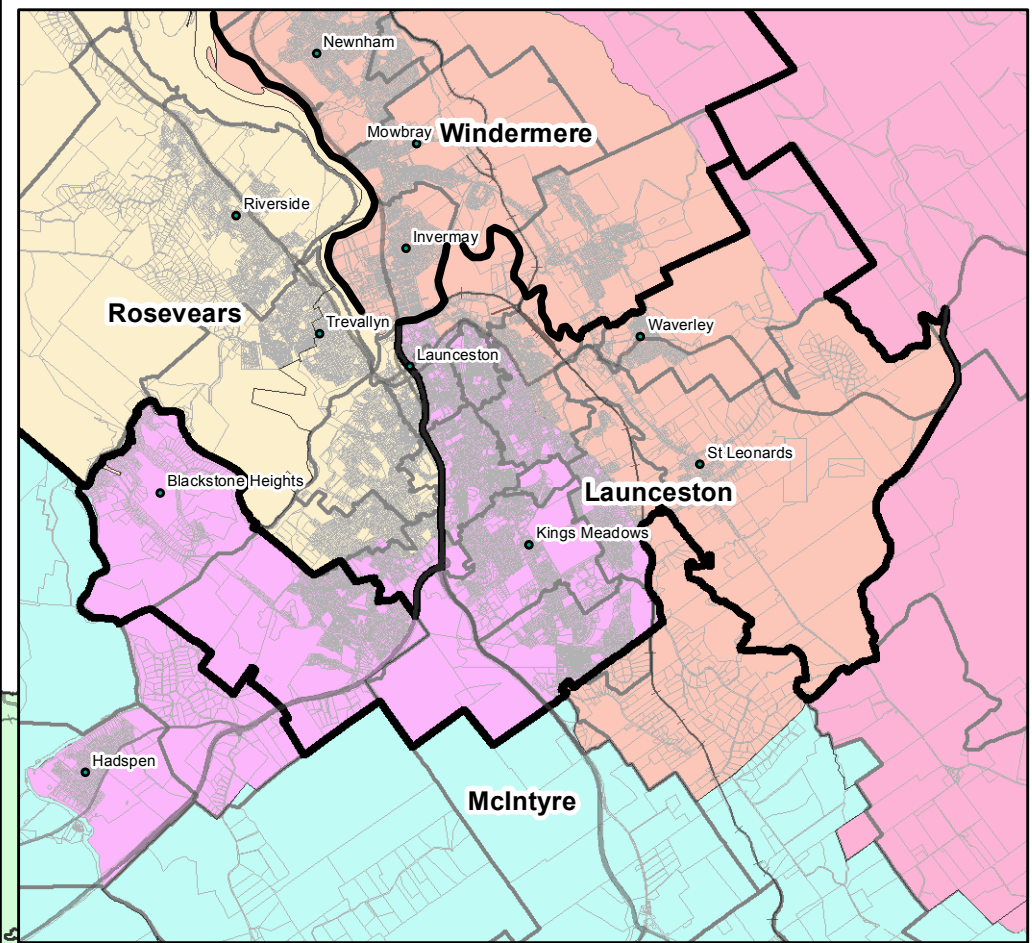

**Legend**

- Dean
- LGA
- Leg Co 2008 Boundaries**
- NAME**
- Apsley
- Derwent
- Elwick
- Hobart
- Huon
- Launceston
- Mersey
- Montgomery
- Murchison
- Nelson
- Pembroke
- Rosevears
- Rumney
- Western Tiers
- Windermere

**LEGISLATIVE COUNCIL REDISTRIBUTION 2016  
ALTERNATE SCENARIO - DEAN**